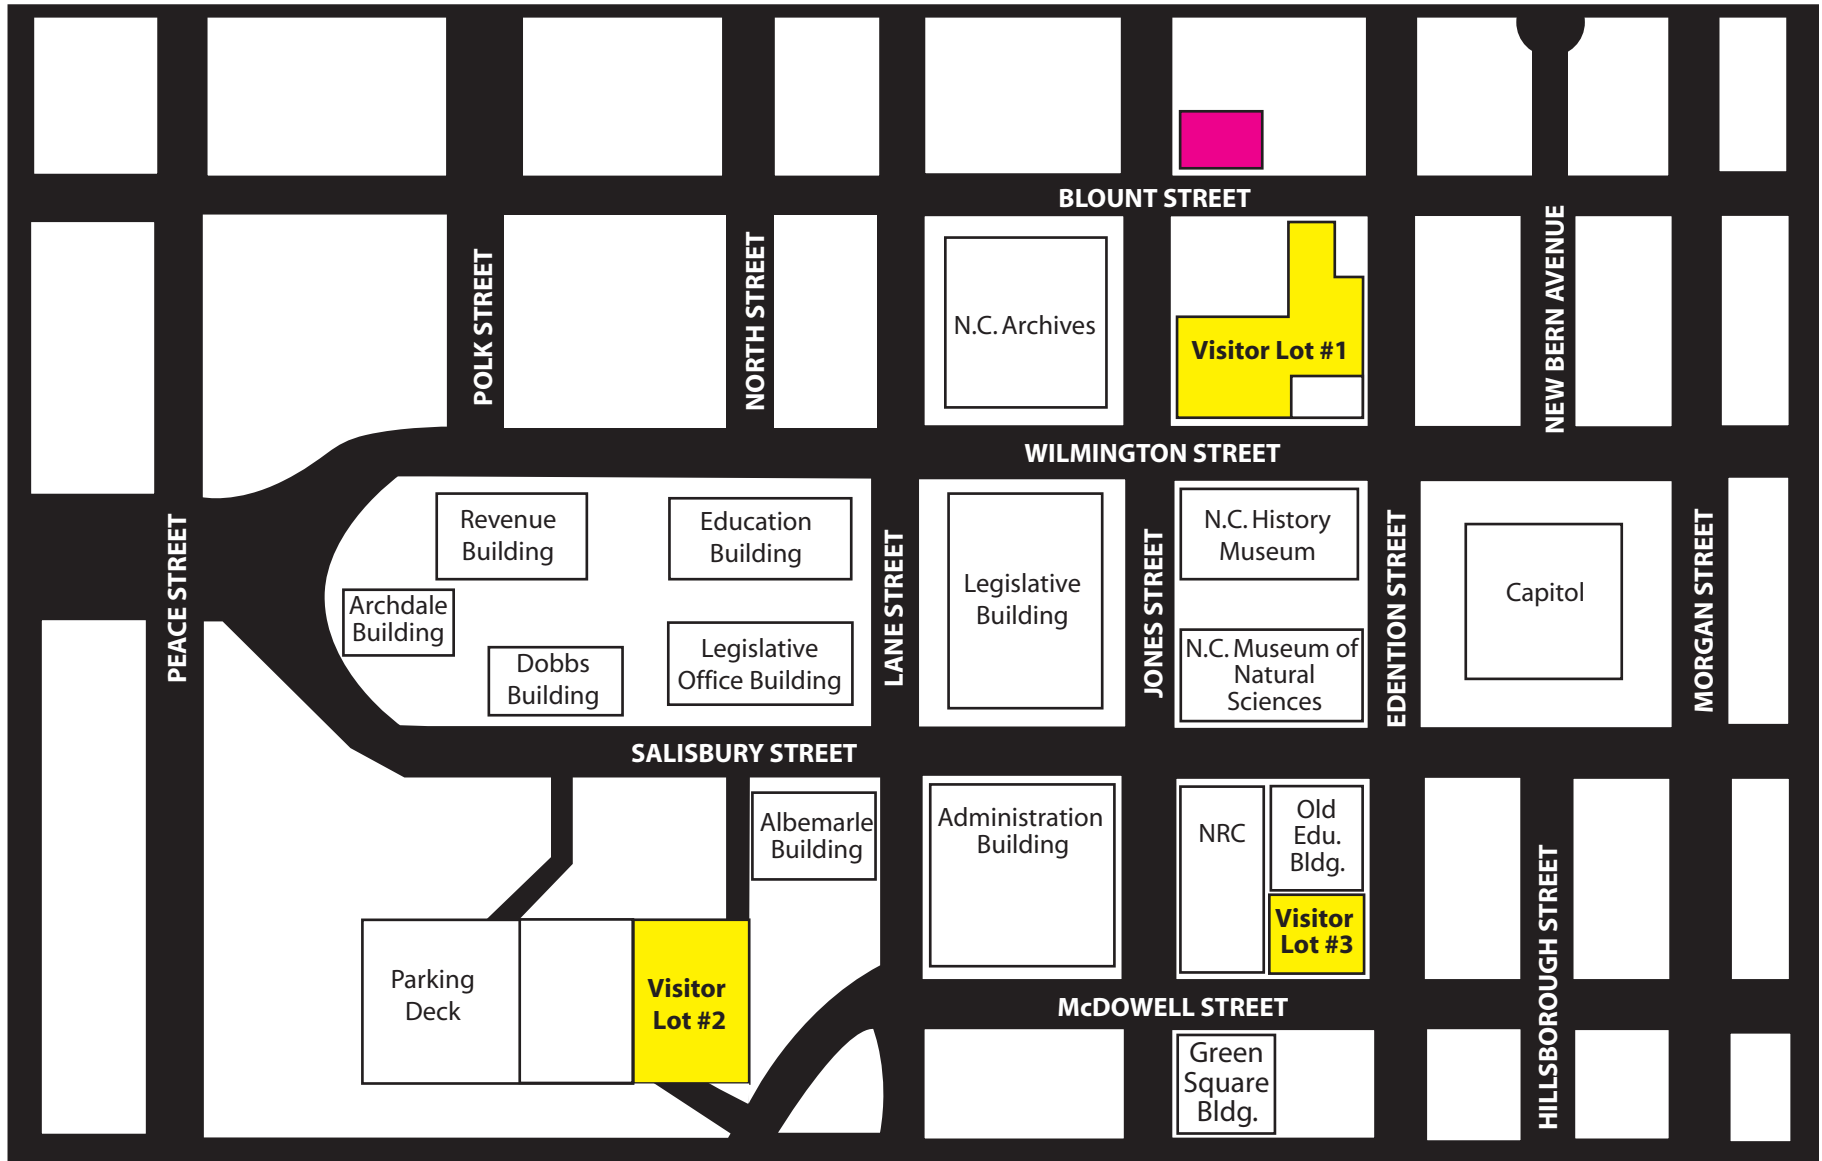

STATE GOVERNMENT VISITOR PARKING LOTS

\$2.00 per hour (\$16.00 Lost Ticket)

Rates applied 7 am to 5 pm, M-F • cash and credit cards only

Visitor Lot #1 (338 spaces)

City block bounded by Wilmington, Jones, Blount and Edenton Streets
Entrance from Jones and Edenton Street

Visitor Lot #2 (216 spaces)

329 North Salisbury Street
Ground Level of Parking Lot 75
Entrance from Salisbury and McDowell Streets

Visitor Lot #3 (110 spaces)

120 West Edenton Street
Entrance from Edenton Street

 Indicates Bus Parking
 Visitor Parking

Parking Attendant on duty 8:30 a.m. - 6:30 p.m. Monday-Friday

All other parking areas reserved for employee parking M-F, 7 a.m. -5 p.m., towing enforced.